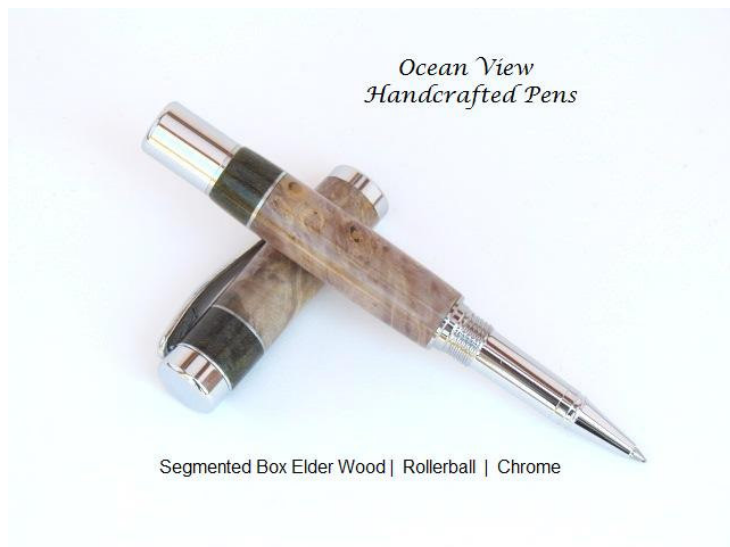

Handcrafted Segmented Rollerball Pen in Box Elder Wood

Product Categories: [Continental](#), [Rollerball Pens](#), [Segmented Pens](#)

Product Page:

<https://www.oceanviewhandcraftedpens.com/product/handcrafted-segmented-rollerball-pen-in-box-elder-wood/>

Product Description

This beautiful segmented pen is made with portions of natural box elder wood and complemented with smaller segments of double-dyed black and yell box elder separated by a band of aluminum. This is a Continental style rollerball pen in Chrome which has a simple yet elegant look and nice weight in the hand. Note that the cap cannot be posted on the end of the pen. The ink derives from a 0.5 mm Schneider Topball 850 refill from Germany. It demonstrates fine, clean black lines as it glides along effortlessly. The length of the pen is approximately 5.50 inches.

The wood was finished with a durable 16 layer cyanoacrylate (CA) finish that gives it a glass-like appearance yet ensures its scratch resistance and that the pen will be enjoyed for generations.

You will receive a free velvet drawing pen pouch along with your purchase plus a Certificate of Authenticity. Most orders are shipped within 24 hours after purchase. Thank you for visiting!

Product Attributes

- Materials: box elder, Chrome, Wood, continental

Product Gallery